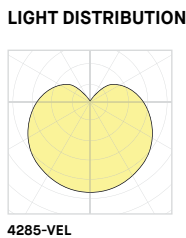

PRODUCT SPECIFICATION	20" TUBE			40" TUBE			60" TUBE		
	LO	REG	HO	LO	REG	HO	LO	REG	HO
PERFORMANCE									
SYSTEM WATTAGE	2.4W	5.0W	10.5W	4.8W	10.0W	21.1W	7.2W	14.9W	31.6W
DELIVERED LUMENS (4000K)	310LM	608LM	1212LM	618LM	1234LM	2424LM	924LM	1852LM	3636LM
EFFICACY	130LM/W	120LM/W	110LM/W	130LM/W	120LM/W	110LM/W	130LM/W	120LM/W	110LM/W
OTHER INFORMATION									
AVG. WEIGHT PER TUBE	1.05LBS / 0.48KG			1.56LBS / 0.71KG			2.07LBS / 0.94KG		
L70 (LUMEN MAINTENANCE)	60,000 HRS			60,000 HRS			60,000 HRS		

EFFICACY MULTIPLIERS

CRI	CCT	FACTOR
90+	4000K	1.00
90+	3500K	0.98
90+	3000K	0.94
90+	2700K	0.91