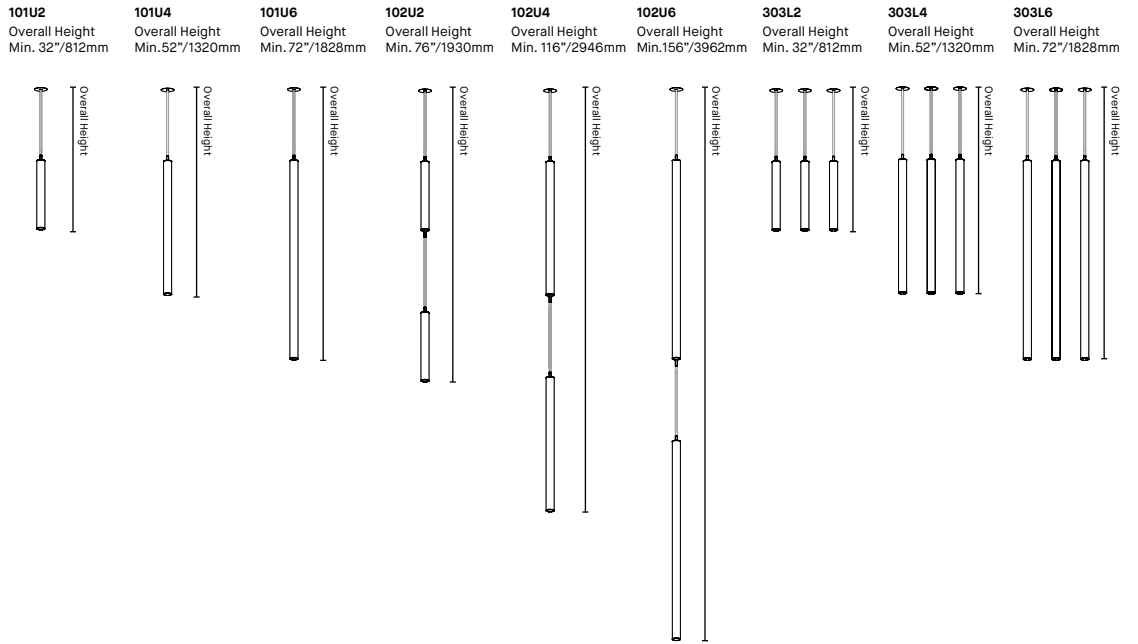

VELIA DROPLET 2449-VEL

CONFIGURATION CONFIGURATION