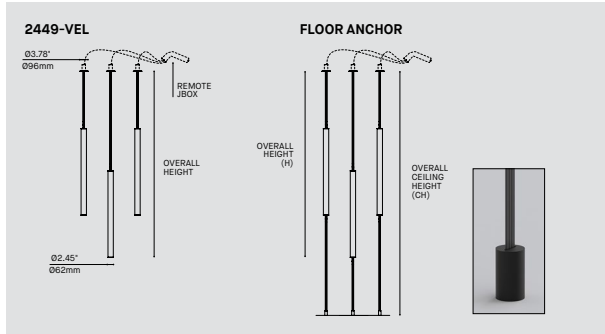

MOUNTING OPTIONS OPTIONS DE MONTAGE

PRODUCT CHARACTERISTICS CARACTÉRISTIQUES DU PRODUIT

2.75"
(70mm)

ORDERING SPECIFICATION SPÉCIFICATION DE COMMANDE